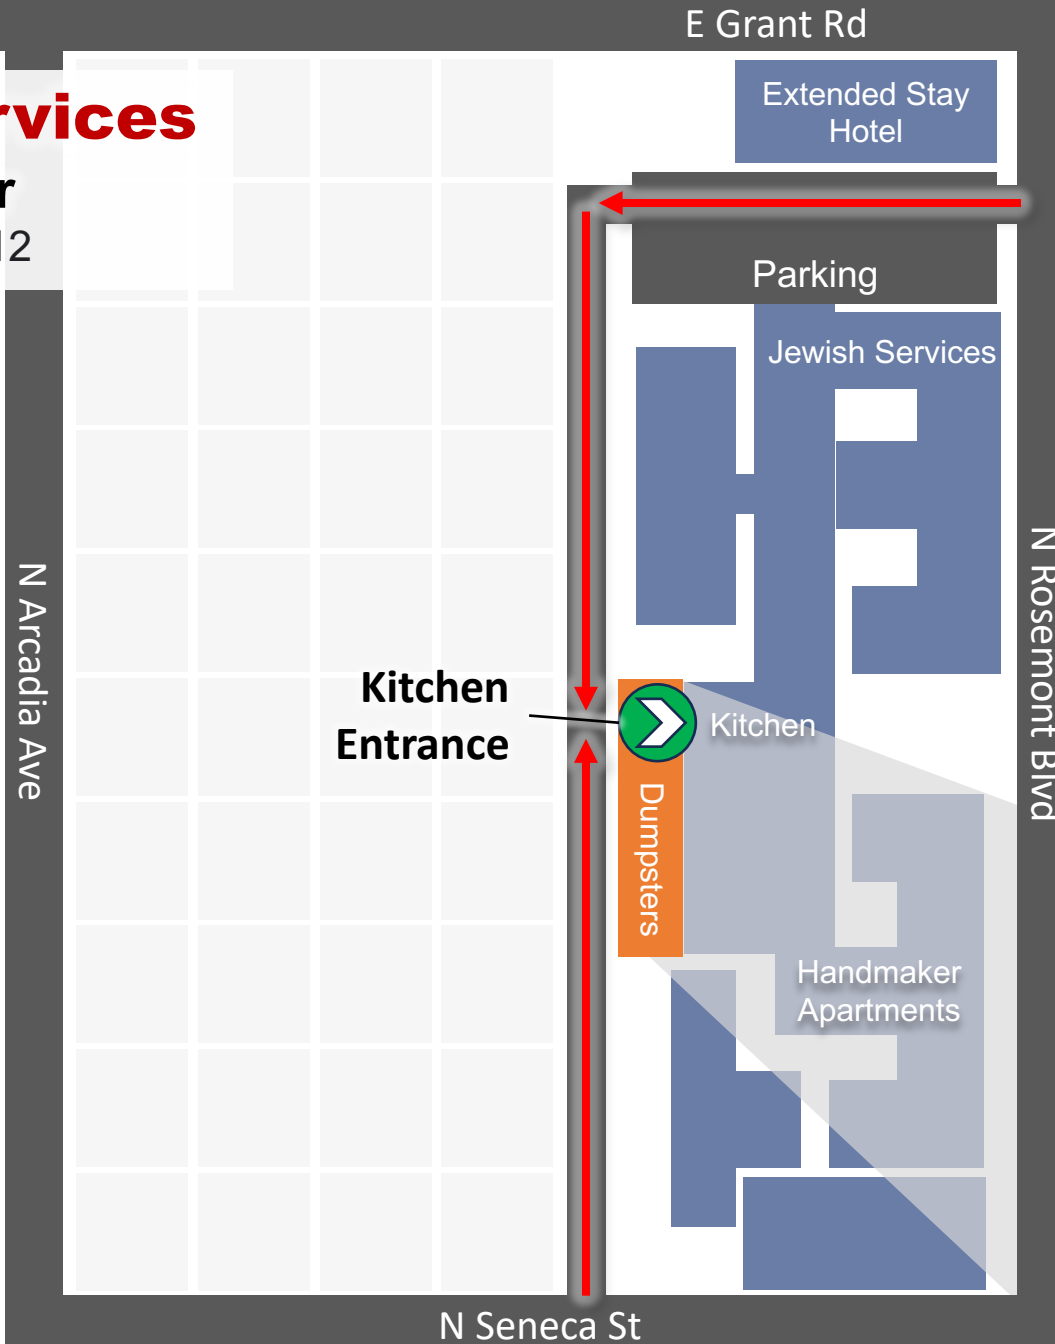

Handmaker Jewish Services

Route Abbreviation: Handmaker

2221 N. Rosemont Blvd., Tucson, AZ 85712

Directions

- Enter complex from Rosemont Blvd or Seneca St
- Park by kitchen entrance near dumpsters
- Ring doorbell of kitchen entrance
- Announce that you are from "Mobile Meals"
- Wait for them to bring out the meals
- You will not need to return anything when done.

Rear Kitchen Entrance