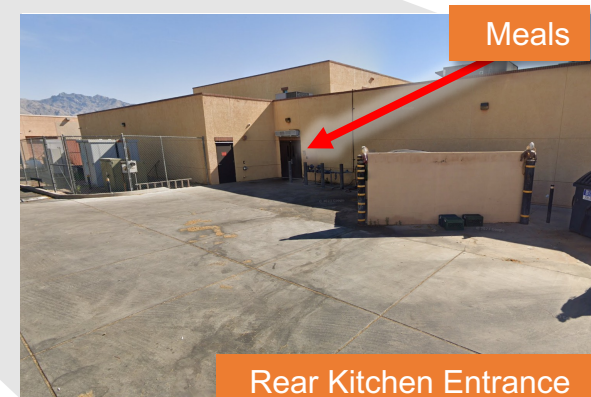

Handmaker Jewish Services

Route Abbreviation: Handmaker

2221 N. Rosemont Blvd., Tucson, AZ 85712

Directions

- Enter complex from Rosemont Blvd or Seneca St
- Park by kitchen entrance near dumpsters
- Ring doorbell of kitchen entrance
- Announce that you are from "Mobile Meals"
- Wait for them to bring out the meals
- You will not need to return anything when done.

Rear Kitchen Entrance